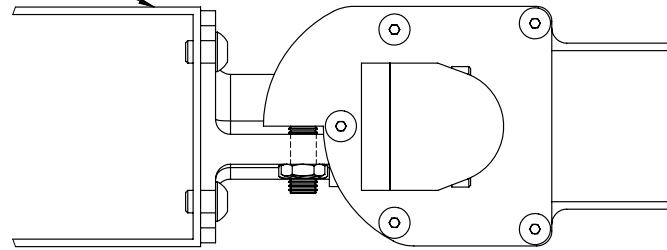

UAC  
REVOLUTION HINGE BASIC DRAWING

TOP LEFT HINGE

ULTRA REVOLUTION GATE HINGE

Drawn By:	Date: 1/16/12
Scale: NONE	Sheet : 1 of 1

BOTTOM LEFT HINGE

ULTRA REVOLUTION GATE HINGE

Drawn By:	Date: 1/16/12
Scale: NONE	Sheet : 1 of 1

ULTRA REVOLUTION GATE HINGE

Drawn By:

Date: 1/16/12

Scale: 1:12

Sheet : 1 of 1

DETAIL A  
SCALE 1 : 2

ULTRA REVOLUTION GATE HINGE

Drawn By:	Date: 1/16/12
Scale: 1:12	Sheet : 1 of 1