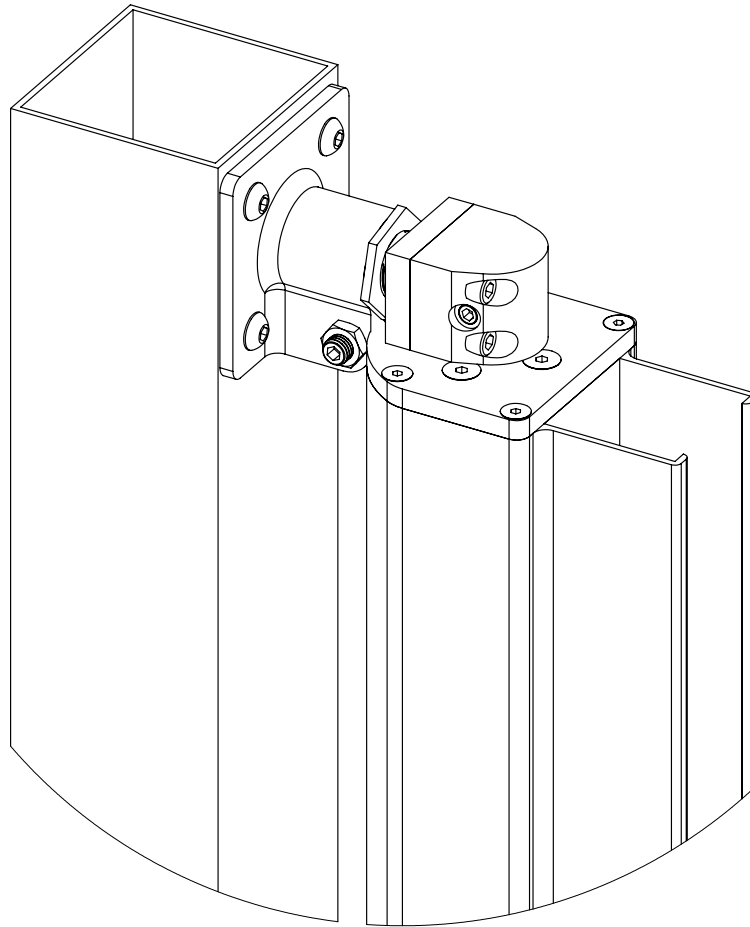

UAC  
REVOLUTION HINGE BASIC DRAWING

TOP LEFT HINGE

ULTRA REVOLUTION GATE HINGE

Drawn By:	Date: 1/16/12
Scale: NONE	Sheet : 1 of 1

BOTTOM LEFT HINGE

ULTRA REVOLUTION GATE HINGE

Drawn By:	Date: 1/16/12
Scale: NONE	Sheet : 1 of 1

ULTRA REVOLUTION GATE HINGE

Drawn By:

Date: 1/16/12

Scale: 1:12

Sheet : 1 of 1

DETAIL A  
SCALE 1 : 2

ULTRA REVOLUTION GATE HINGE

Drawn By:	Date: 1/16/12
Scale: 1:12	Sheet : 1 of 1