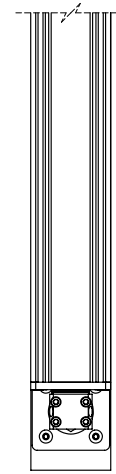

UAC  
REVOLUTION HINGE BASIC DRAWING

TOP LEFT HINGE

ULTRA REVOLUTION GATE HINGE

Drawn By:	Date: 1/16/12
Scale: NONE	Sheet : 1 of 1

BOTTOM LEFT HINGE

ULTRA REVOLUTION GATE HINGE

Drawn By:	Date: 1/16/12
Scale: NONE	Sheet : 1 of 1

ULTRA REVOLUTION GATE HINGE

Drawn By:

Date: 1/16/12

Scale: 1:12

Sheet : 1 of 1

DETAIL A  
SCALE 1 : 2

ULTRA REVOLUTION GATE HINGE

Drawn By:	Date: 1/16/12
Scale: 1:12	Sheet : 1 of 1