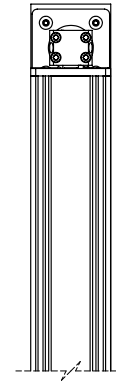

UAC  
REVOLUTION HINGE BASIC DRAWING

TOP LEFT HINGE

ULTRA REVOLUTION GATE HINGE

Drawn By:	Date: 1/16/12
Scale: NONE	Sheet : 1 of 1

BOTTOM LEFT HINGE

ULTRA REVOLUTION GATE HINGE

Drawn By:	Date: 1/16/12
Scale: NONE	Sheet : 1 of 1

ULTRA REVOLUTION GATE HINGE

Drawn By:

Date: 1/16/12

Scale: 1:12

Sheet : 1 of 1

DETAIL A  
SCALE 1 : 2

ULTRA REVOLUTION GATE HINGE

Drawn By:	Date: 1/16/12
Scale: 1:12	Sheet : 1 of 1