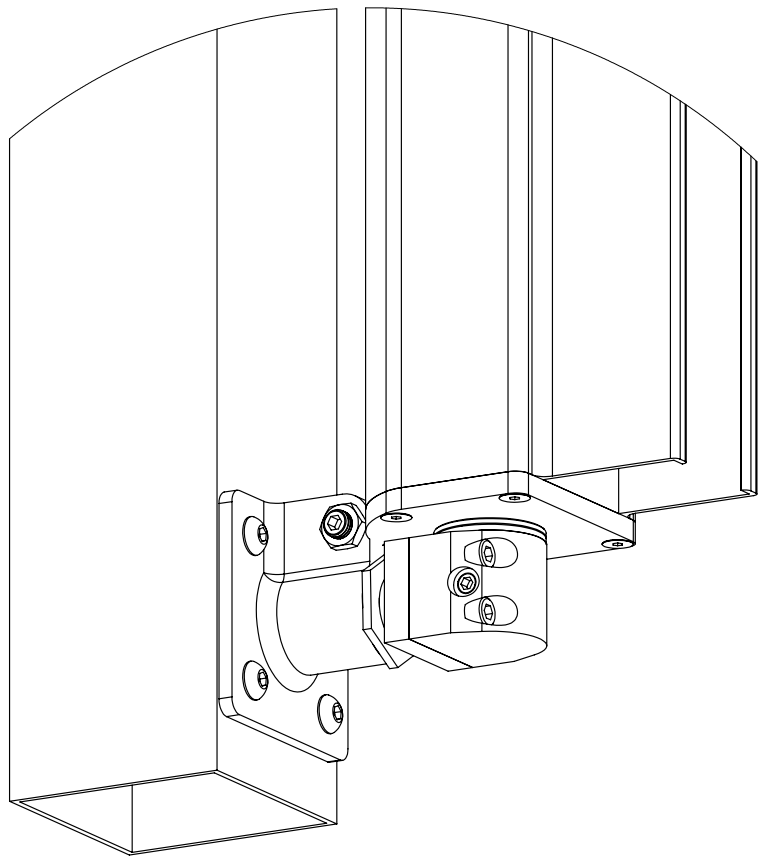

UAC  
REVOLUTION HINGE BASIC DRAWING

TOP LEFT HINGE

ULTRA REVOLUTION GATE HINGE

Drawn By:	Date: 1/16/12
Scale: NONE	Sheet : 1 of 1

BOTTOM LEFT HINGE

ULTRA REVOLUTION GATE HINGE

Drawn By:	Date: 1/16/12
Scale: NONE	Sheet : 1 of 1

ULTRA REVOLUTION GATE HINGE

Drawn By:

Date: 1/16/12

Scale: 1:12

Sheet : 1 of 1

DETAIL A  
SCALE 1 : 2

ULTRA REVOLUTION GATE HINGE

Drawn By:	Date: 1/16/12
Scale: 1:12	Sheet : 1 of 1